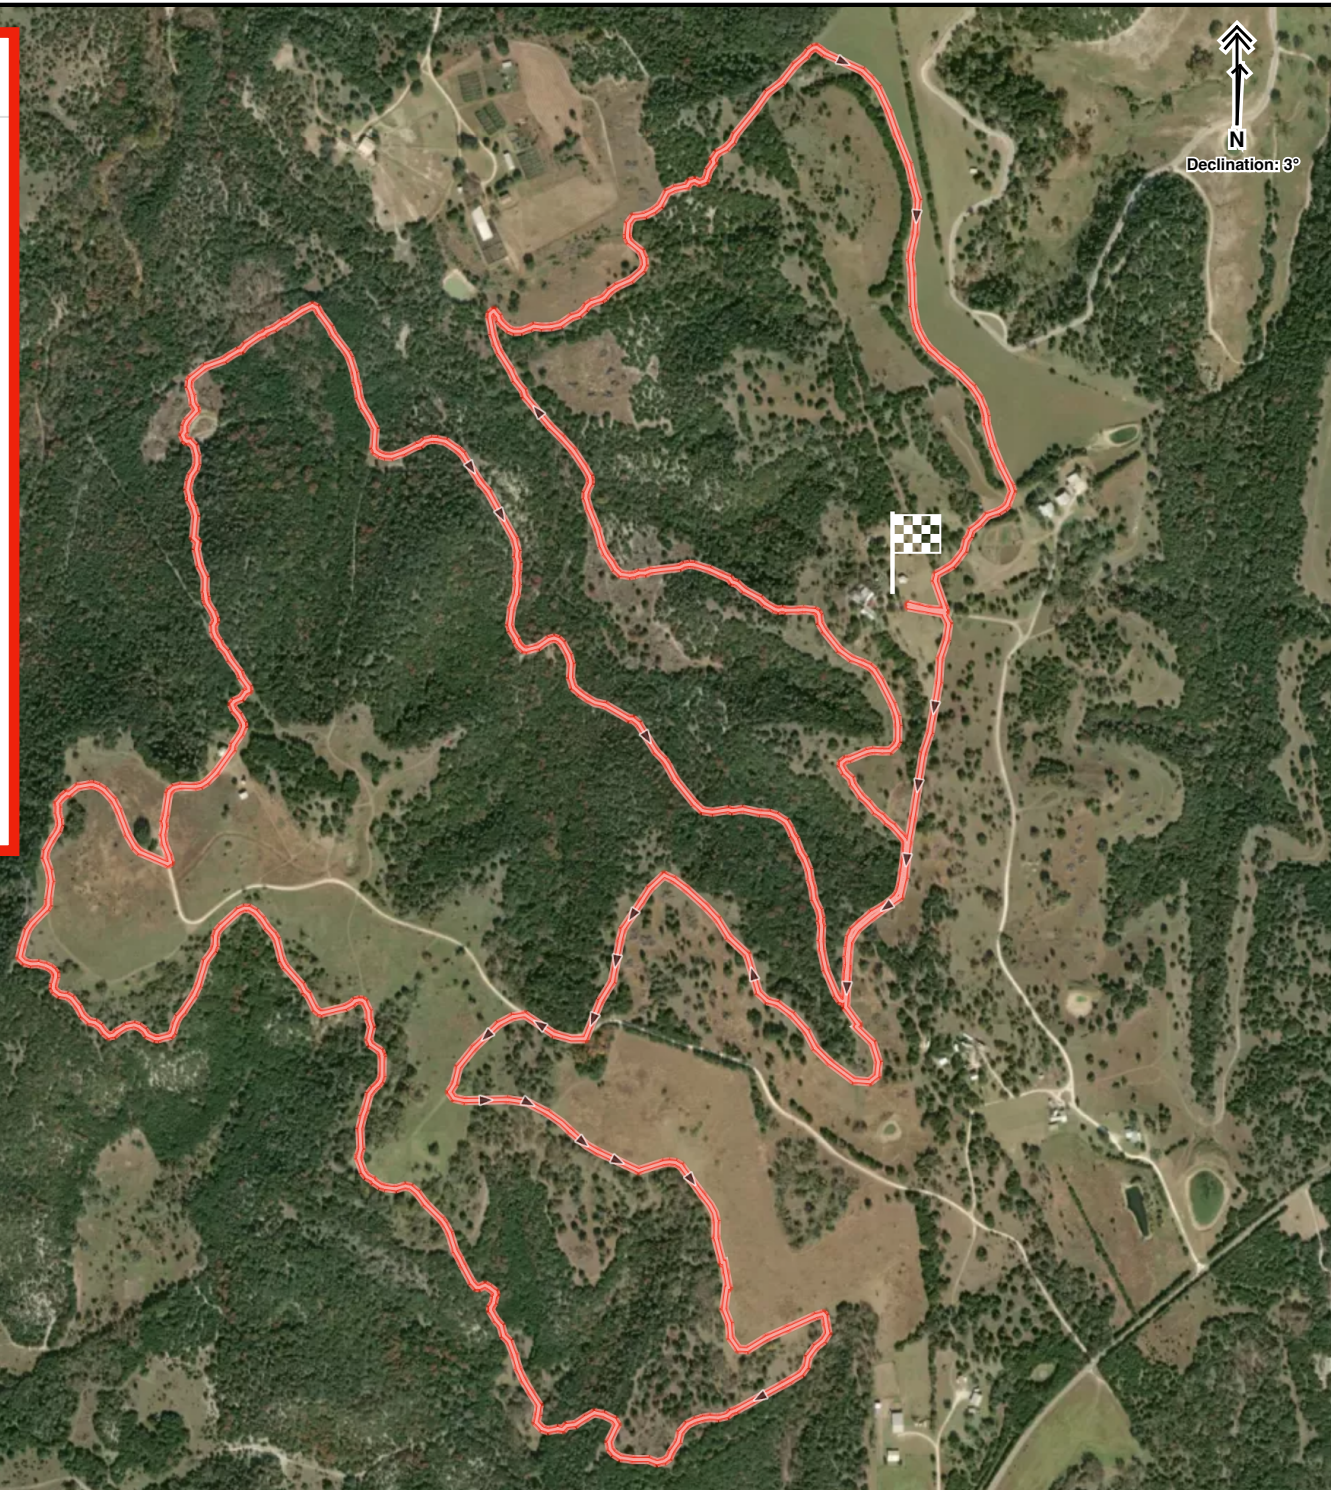

# LEGEND

-  Race Staging Area
-  Start/Finish
-  Spirit - 6.75 mi
-  Sky - 3.5 mi
-  Race Aid Station
-  Race Crew/Spectators
-  Camp

Mata Zamo Aid

High Hope Ranch Entrance

- 200K **Spirit** + **Sky** X 12 Loops
- 100K **Spirit** + **Sky** X 6 Loops
- 50K **Spirit** + **Sky** X 3 Loops
- 25K **Spirit** X 2 + **Sky** X 1 Loop
- 10K+ **Sky** X 2 Loops
- 5K+ **Sky** X 1 Loop

 **Elevation** ^

Ascent	264 ft
Descent	343 ft
Max Elevation	1,234 ft
Min Elevation	1,035 ft

# SPIRIT 6.75 MI.

## Elevation

Ascent **94 ft**

Descent **83 ft**

Max Elevation **1,232 ft**

Min Elevation **1,065 ft**

**SKY**  
**3.5 MI.**