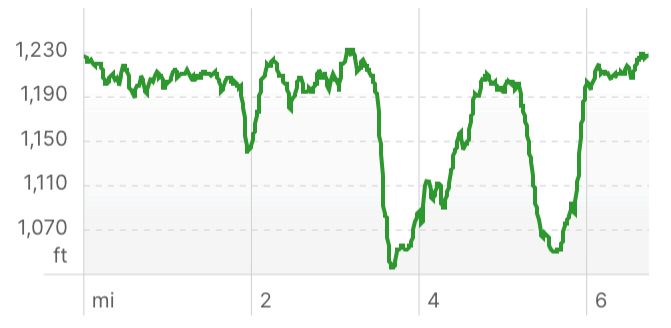

# LEGEND

-  Race Staging Area
-  Start/Finish
-  Spirit - 6.75 mi
-  Sky - 3.5 mi
-  Race Aid Station
-  Race Crew/Spectators
-  Camp

Mata Zamo Aid

High Hope Ranch Entrance

- 200K **Spirit** + **Sky** X 12 Loops
- 100K **Spirit** + **Sky** X 6 Loops
- 50K **Spirit** + **Sky** X 3 Loops
- 25K **Spirit** X 2 + **Sky** X 1 Loop
- 10K+ **Sky** X 2 Loops
- 5K+ **Sky** X 1 Loop

 **Elevation** ^

Ascent	264 ft
Descent	343 ft
Max Elevation	1,234 ft
Min Elevation	1,035 ft

# SPIRIT 6.75 MI.

## Elevation

Ascent **94 ft**

Descent **83 ft**

Max Elevation **1,232 ft**

Min Elevation **1,065 ft**

**SKY**  
**3.5 MI.**